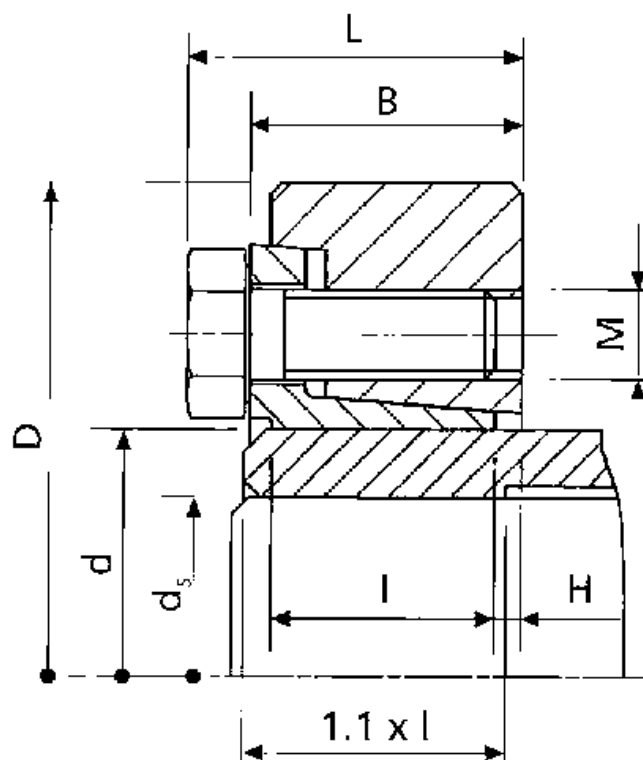

Article number: 437800068

Description: Rota-fix shaft-hub connection SB 68

Measures

B mm	= 29.5	M mm	= M8
d H8 mm	= 68	T N m torque	= 2400
D mm	= 115.0	Ts N m bolt tightening torque	= 34
ds mm	= 50		
F kN torque	= 96		
H	= 3.5		
I mm	= 24.5		
L mm	= 35.0		